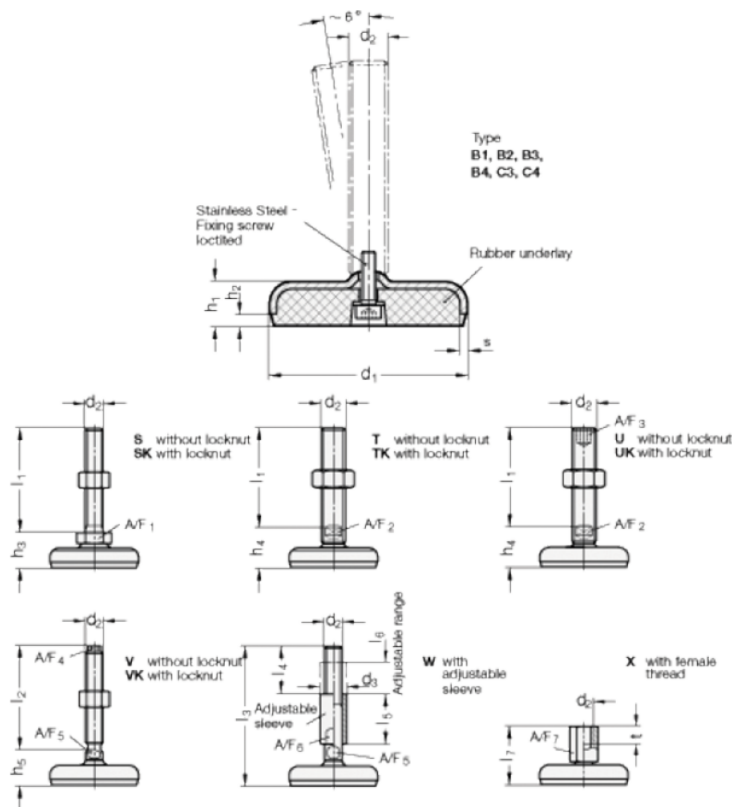

Data Sheet

Article number: 203180M16125B4UK

Description: E+G levelling foot
GN 31-80-M16-125-B4-UK

Note: UK With nut, Hexagon socket at the top, Wrench flat at the bottom

Measures

A/F2	= 12	s = 3
A/F3	= 8	
d1	= 80	
d2	= 16	
h1	= 18	
h2	= 5	
h4 +4.0/0	= 32	
l1	= 125	